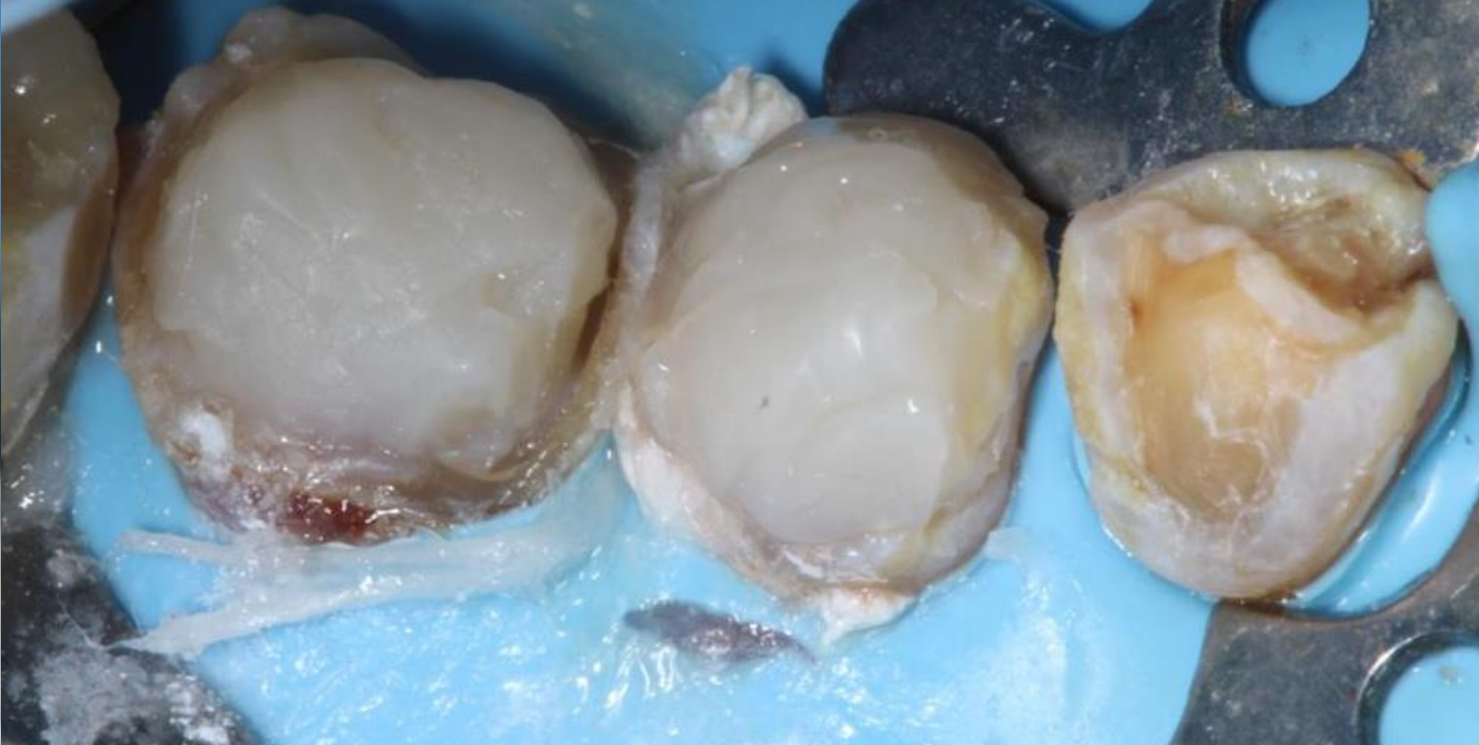

Dentinogénesis Imperfecta

Cátedra: Integral Adultos II

Alumna: Zapata Serena

Radiografías previas

**Imágenes
extraorales
previas**

Cirugía periodontal

Cirugía periodontal

Desprogramación

Escaneo digital

Diseño digital

Mock-up

Aislación y endodoncia

Fibras Ribbond

Rebasado

Tallado de muñones

Escaneo para coronas

The background is a close-up, blue-tinted photograph of water with several ice cubes and numerous small bubbles. The lighting creates soft highlights on the ice and water surfaces, giving it a fresh and clean appearance. The overall mood is serene and refreshing.