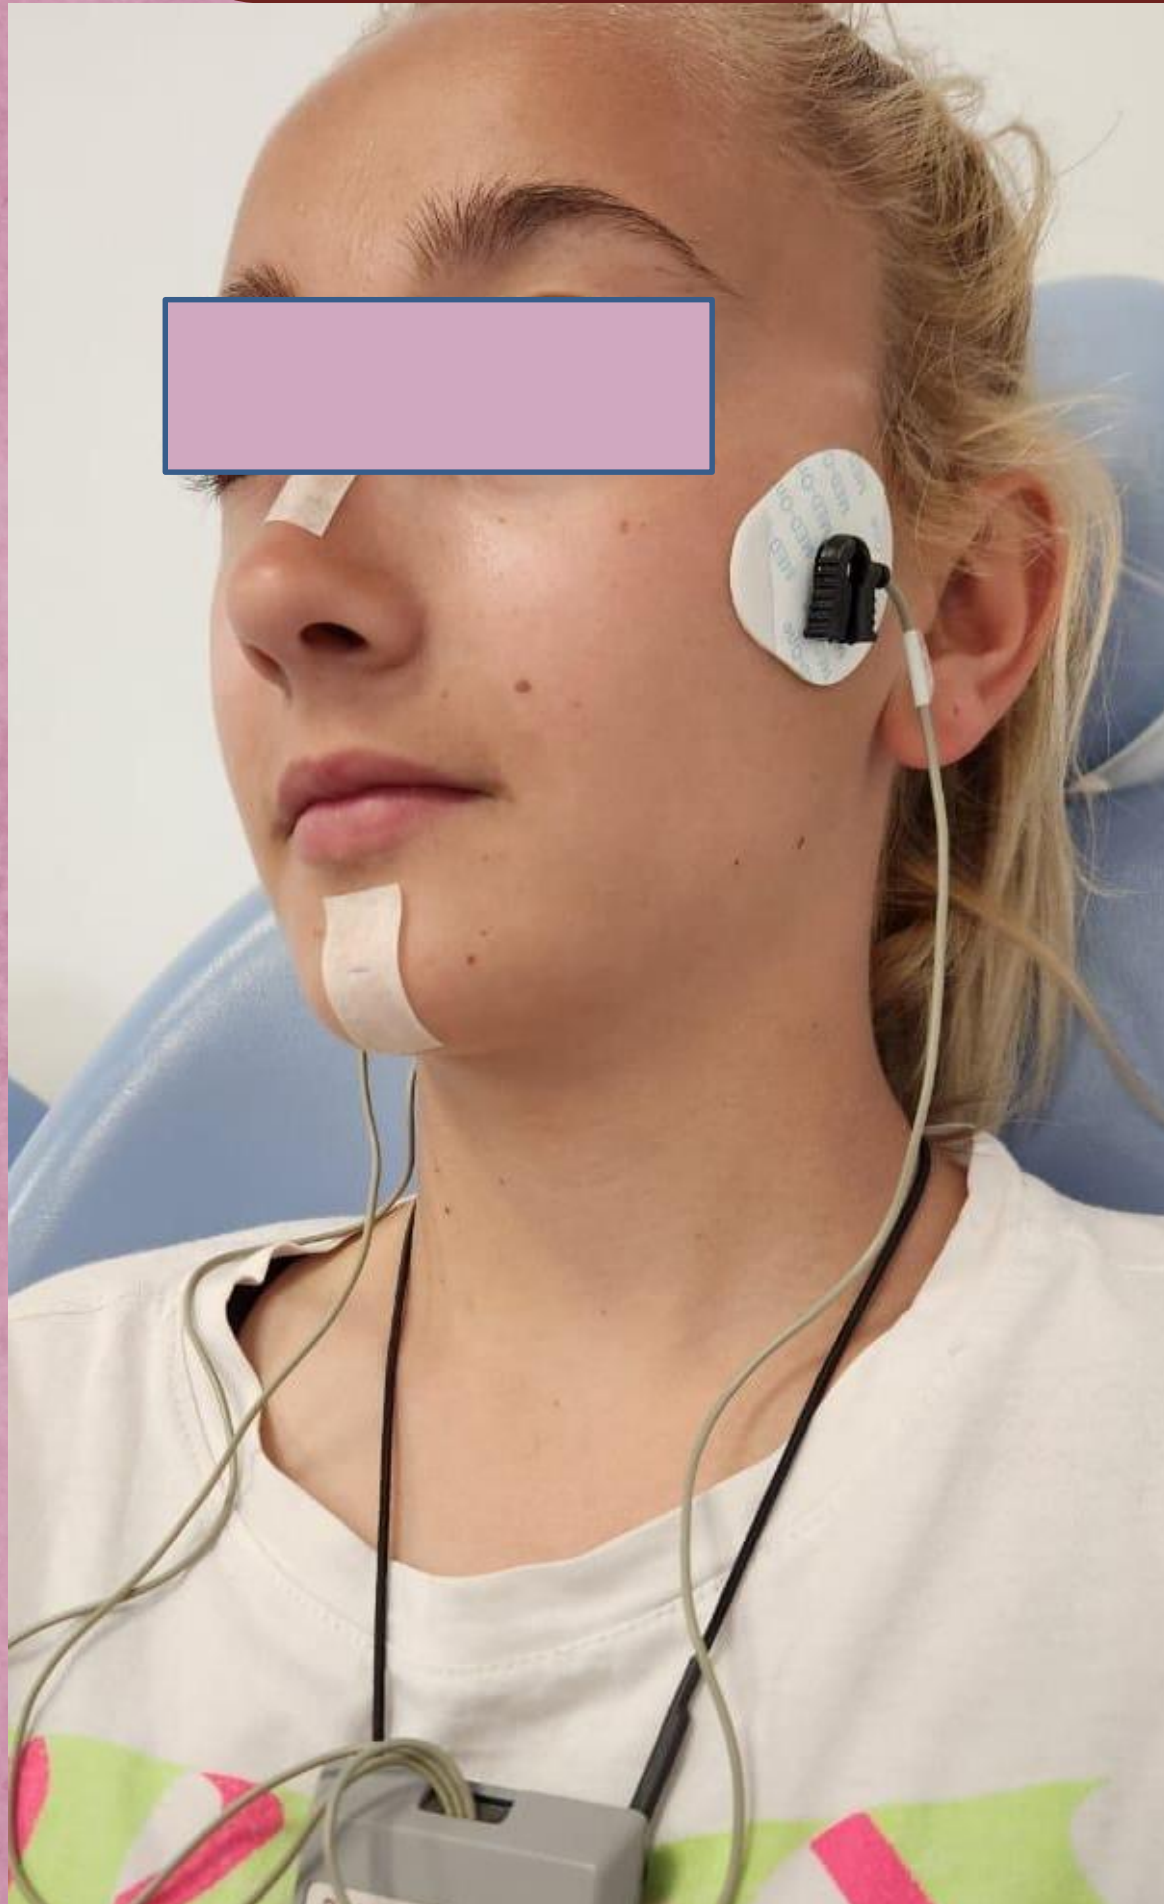

Dentinogénesis Imperfecta

Cátedra: Integral Adultos II

Alumna: Zapata Serena

Radiografías previas

**Imágenes
extraorales
previas**

Cirugía periodontal

Cirugía periodontal

Desprogramación

Escaneo digital

Diseño digital

Mock-up

Aislación y endodoncia

Fibras Ribbond

Rebasado

Tallado de muñones

Escaneo para coronas

The background is a close-up, blue-tinted photograph of water with several ice cubes and numerous small bubbles. The lighting creates soft highlights on the ice and water surfaces, giving it a fresh and clean appearance. The overall mood is serene and refreshing.