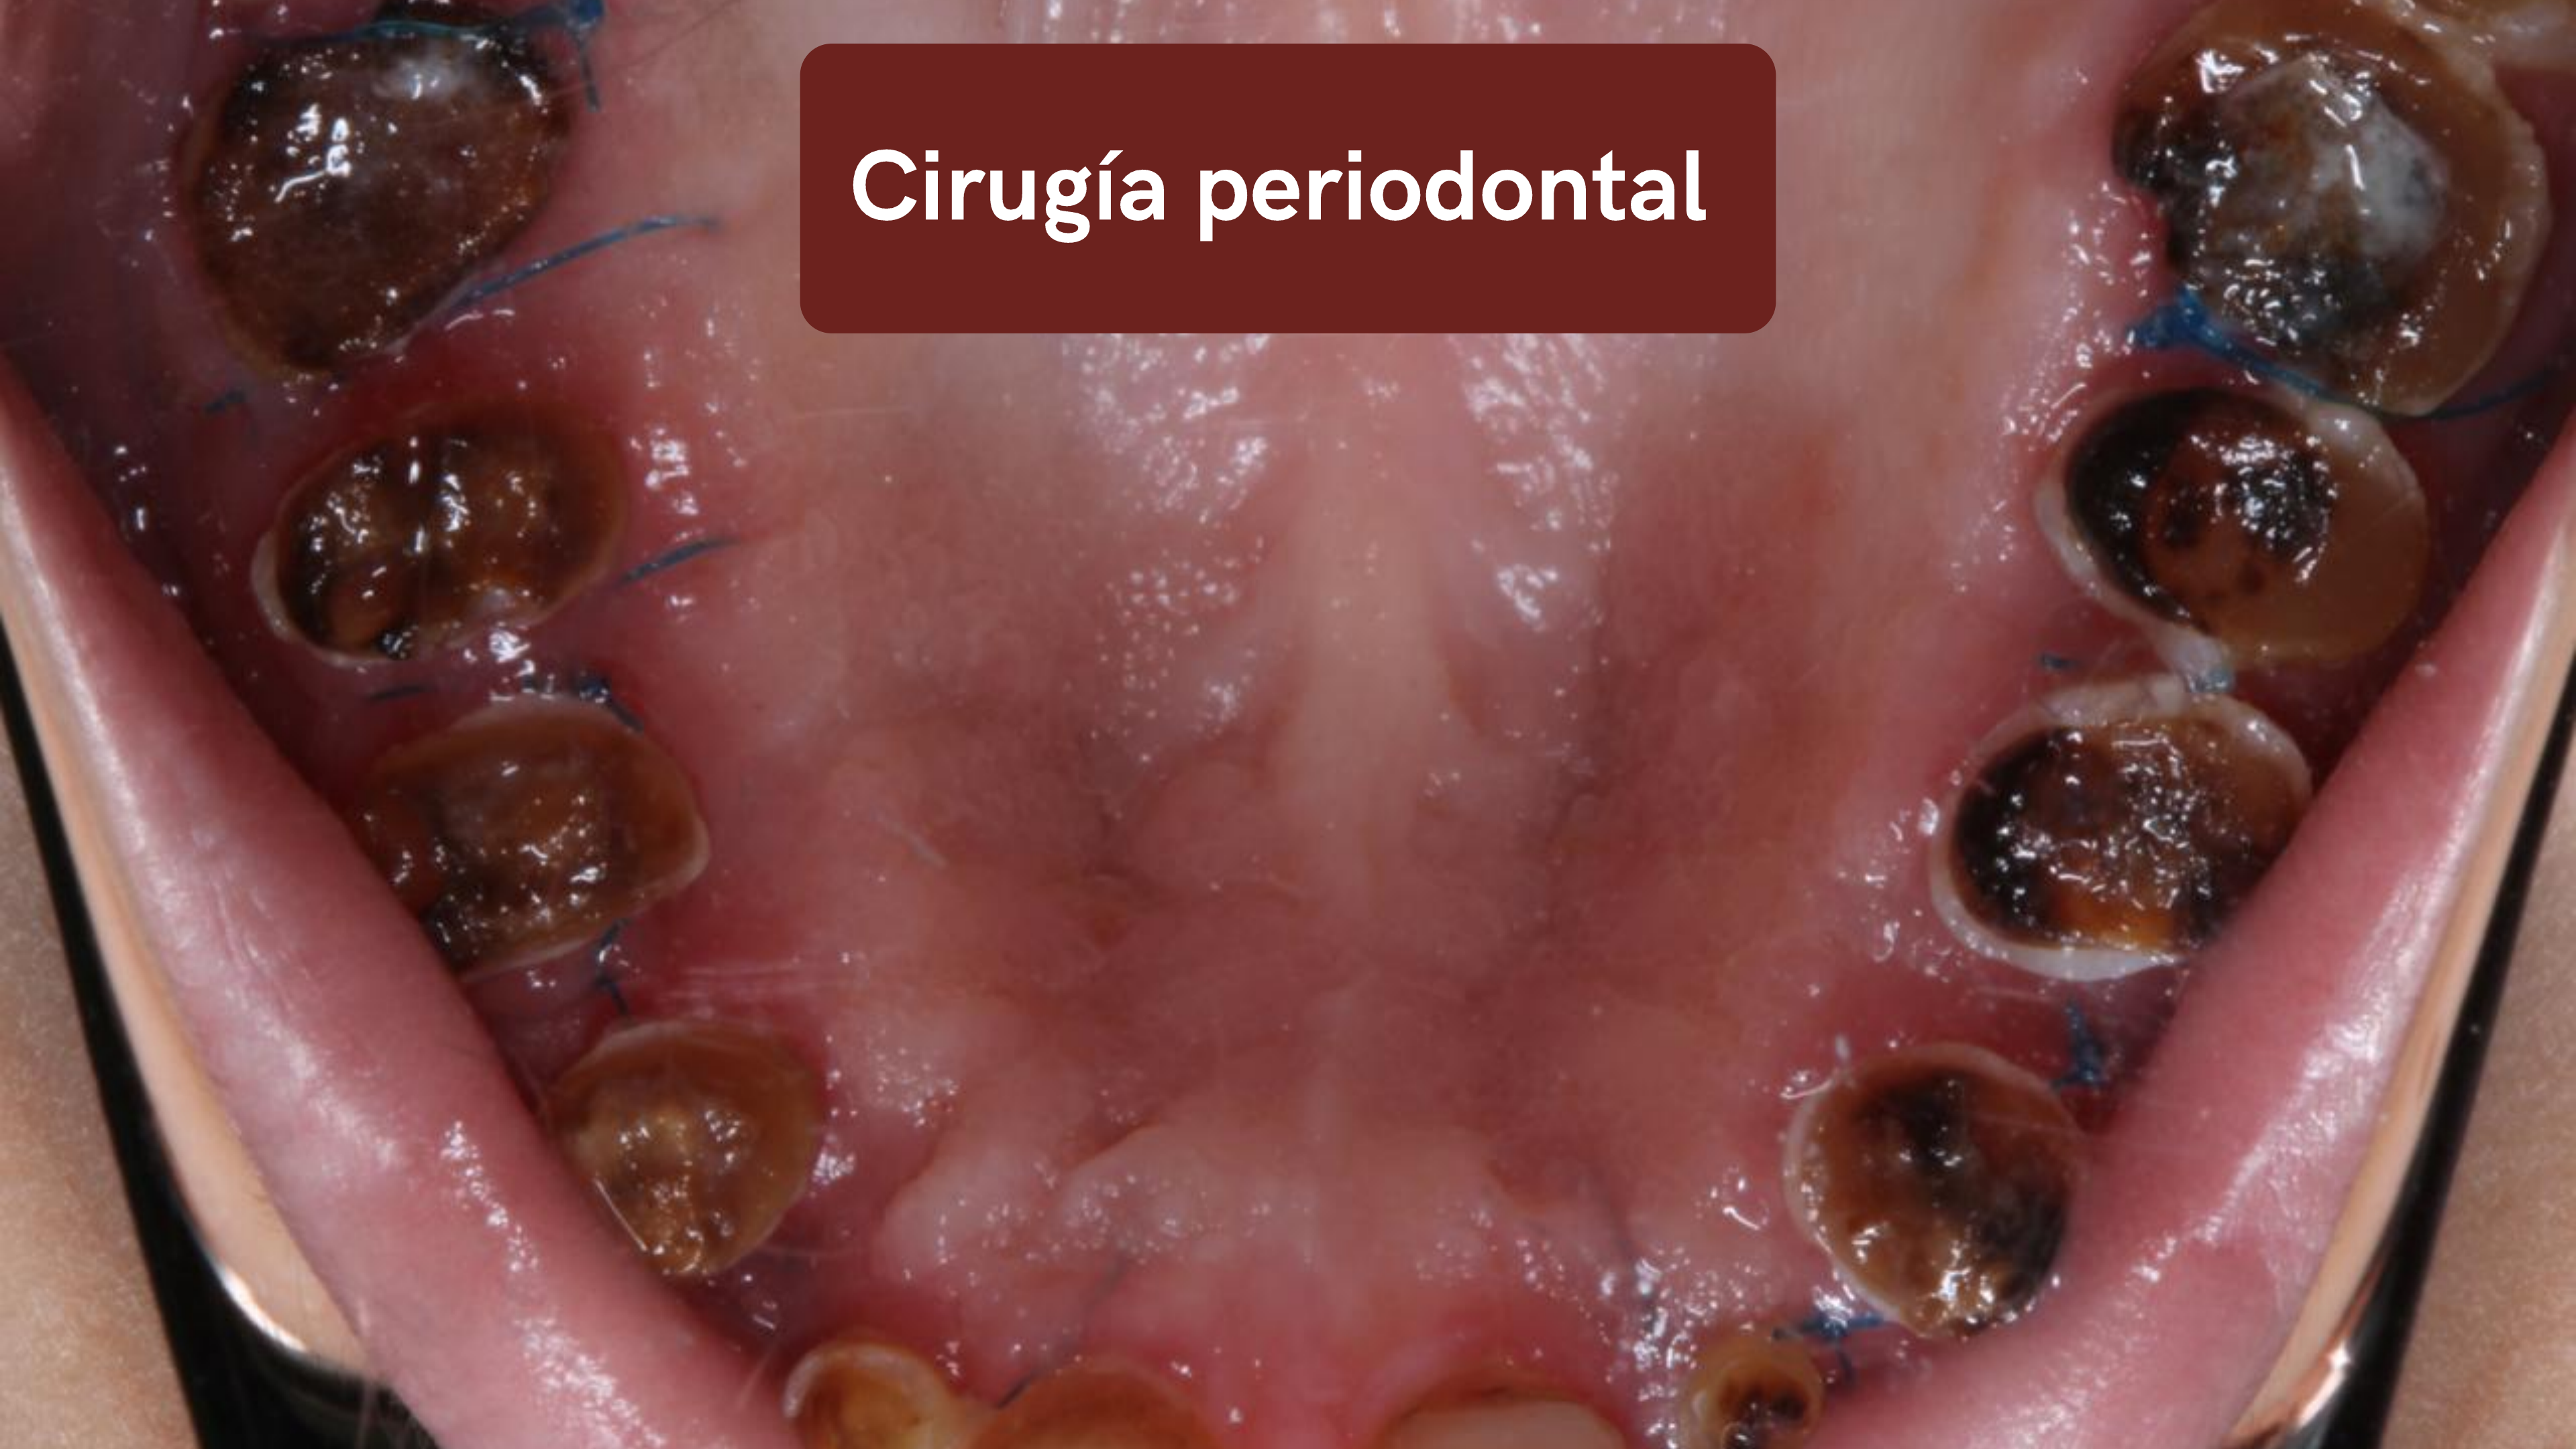

Dentinogénesis Imperfecta

Cátedra: Integral Adultos II

Alumna: Zapata Serena

Radiografías previas

**Imágenes
extraorales
previas**

Cirugía periodontal

Cirugía periodontal

Desprogramación

Escaneo digital

Diseño digital

Mock-up

Aislación y endodoncia

Fibras Ribbond

Rebasado

Tallado de muñones

Escaneo para coronas

The background is a close-up, blue-tinted photograph of water with several ice cubes and numerous small bubbles. The lighting creates soft highlights on the ice and water surfaces, giving it a fresh and clean appearance. The overall mood is serene and refreshing.